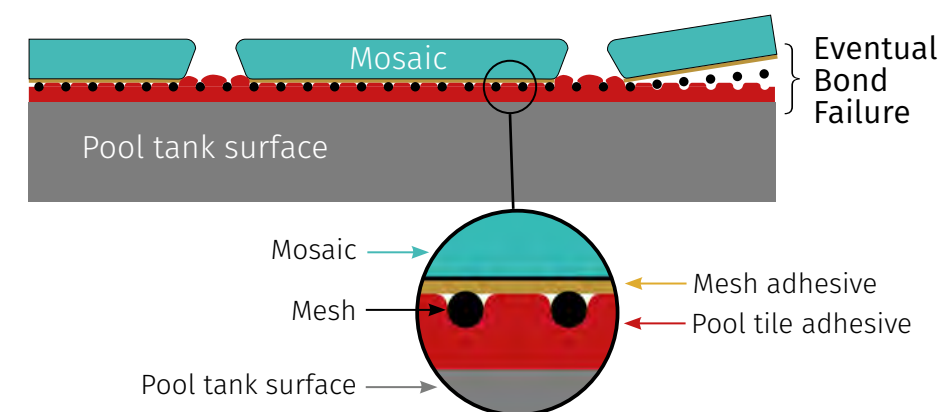

Perfectly Co-ordinated. We offer matching internal and external pieces for corners and step edges

Waterline Ready. Beautiful and easy to clean, our mosaics are a practical option

25% Faster to Install. Easy to handle, manipulate and cut; our mosaic sheets cover fast due to a 495mm x 312mm oversized format.

Waterline Ready. Beautiful and easy to clean, our mosaics are a practical option

Stable in all conditions. Jointpoint® does not expand or contract like mesh or paper backed systems

different by design

Ultimate Pool Mosaics

With up to 95% of the mosaic sheet's 'grip surface' available, there's nothing to come between the tiles and the tile adhesive. Better contact and less complexity = greater adhesion.

Typical mesh-backed mosaics

Mesh and mesh-adhesives act as a barrier to proper bonding between the mosaics and the pool tank surface. Air pockets trapped around the mesh weaken grip and can allow water ingress.

◀ The page opposite shows 2505 in various settings and from varying angles