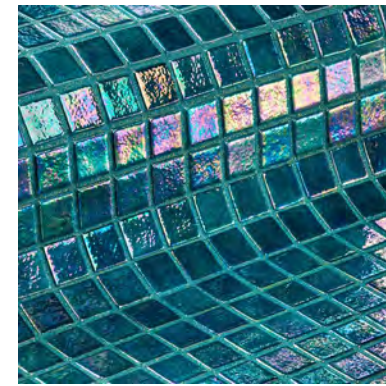

Oasis
SM-OASMIXMOS

Zafiro
SM-ZAFRMOS

◀ The page opposite shows Jade in various settings and from varying angles

Iris - Jade

Choose Iris for dazzling iridescence and stunning colours.

Slip Resistant 'Safe Step' options are available in the following colours:
Azur / Cobre / Cuarzo / Jade / Ocean / Perla / Zafiro