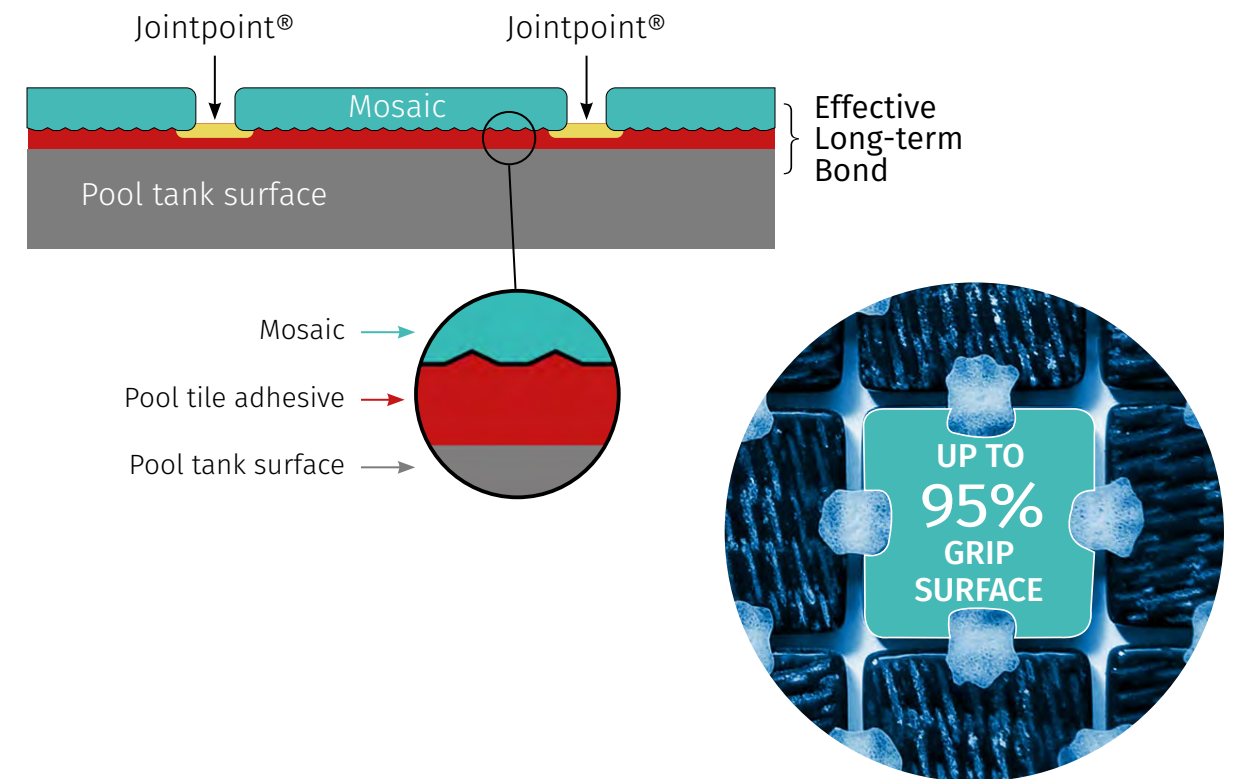

Perfectly Co-ordinated. We offer matching internal and external pieces for corners and step edges

Waterline Ready. Beautiful and easy to clean, our mosaics are a practical option

25% Faster to Install. Easy to handle, manipulate and cut; our mosaic sheets cover fast due to a 495mm x 312mm oversized format.

Waterline Ready. Beautiful and easy to clean, our mosaics are a practical option

Stable in all conditions. Jointpoint® does not expand or contract like mesh or paper backed systems

different by design

Ultimate Pool Mosaics

With up to 95% of the mosaic sheet's 'grip surface' available, there's nothing to come between the tiles and the tile adhesive. Better contact and less complexity = greater adhesion.

Typical mesh-backed mosaics

Mesh and mesh-adhesives act as a barrier to proper bonding between the mosaics and the pool tank surface. Air pockets trapped around the mesh weaken grip and can allow water ingress.

◀ The page opposite shows 2505 in various settings and from varying angles