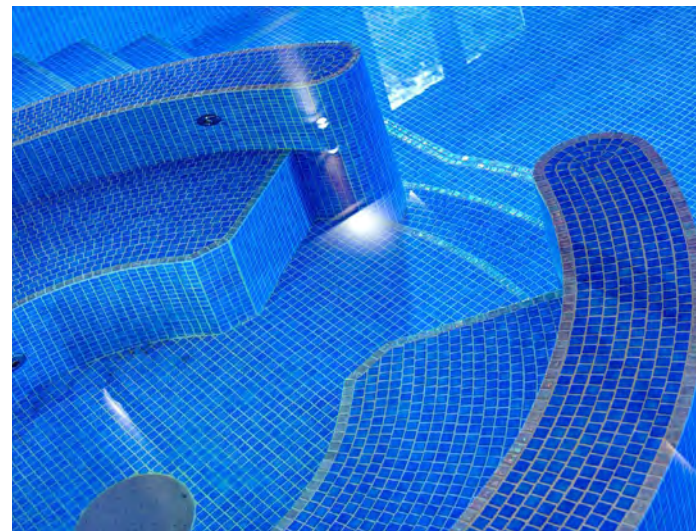

◀ The page opposite shows 2505 in various settings and from varying angles

Price Point
A

Price Point
A+

Niebla - 2505

Beautiful clouds of colour infused in to glass.

Slip Resistant 'Safe Step' options are available in the following colour codes:

2502 / 2503 / 2504 / 2505 / 2507 / 2508 / 2509 / 2511 / 2514 / 2516 / 2521 /

2522 / 2523 / 2529 / 2545 / 2560 / 2562 / 2576 / 2585 / 2586 / 2596

Please ensure that you state 'Safe Steps' when ordering if you require the slip resistant option

25mm mosaics in a 495mm x 312mm sheet

Corners and Covers
are available in selected colours.
See page 50 for details

Other options in this finish:

Niebla Mixes:

Price Point
A+