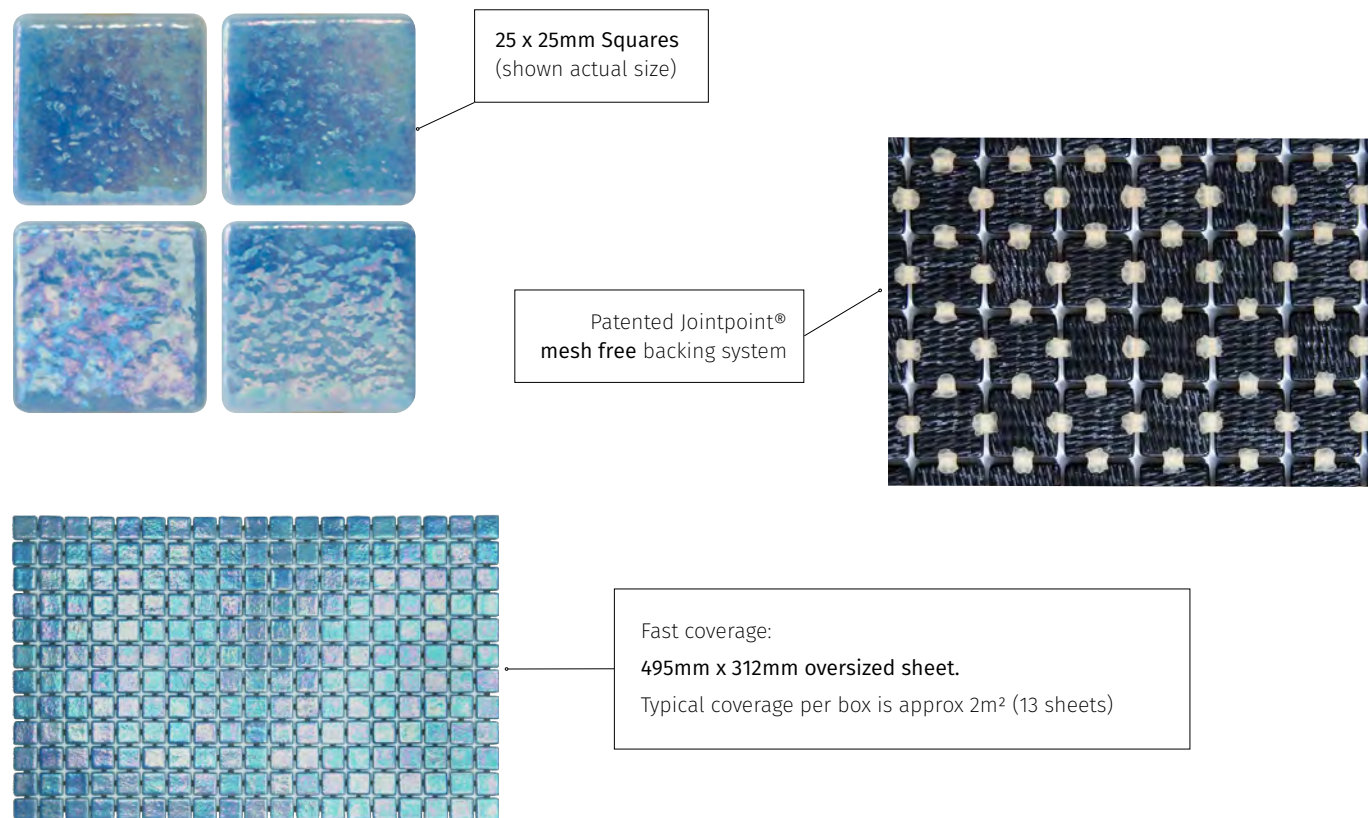

Why choose mosaics from

Jointpoint® mosaics provide the following advantages;

No mesh to fail. The patented 'no mesh backing' Jointpoint® system offers up to 95% of the surface area available for adhesive application – resulting in a stronger bond and superior grip

TCNA ANSI A137.2-2012 approved. Thermal Shock Resistance of Glass Tile

European Quality. Designed and manufactured in Europe to the highest standards

Personalised Print. Bespoke digital printing is available for unique creations

100% Recycled Glass. 'ISO 14021 Product Environmental Certified' recycled glass. We just add the colours and the jointing system

Foot Friendly. With a gentle pillowed edge and our non-abrasive Safe Step® slip resistant options available, comfort is key! The soft edges also allow the mosaic sheets to easily follow curves

Perfectly Co-ordinated. We offer matching internal and external pieces for corners and step edges

Waterline Ready. Beautiful and easy to clean, our mosaics are a practical option

25% Faster to Install. Easy to handle, manipulate and cut; our mosaic sheets cover fast due to a 495mm x 312mm oversized format.

Waterline Ready. Beautiful and easy to clean, our mosaics are a practical option

Stable in all conditions. Jointpoint® does not expand or contract like mesh or paper backed systems