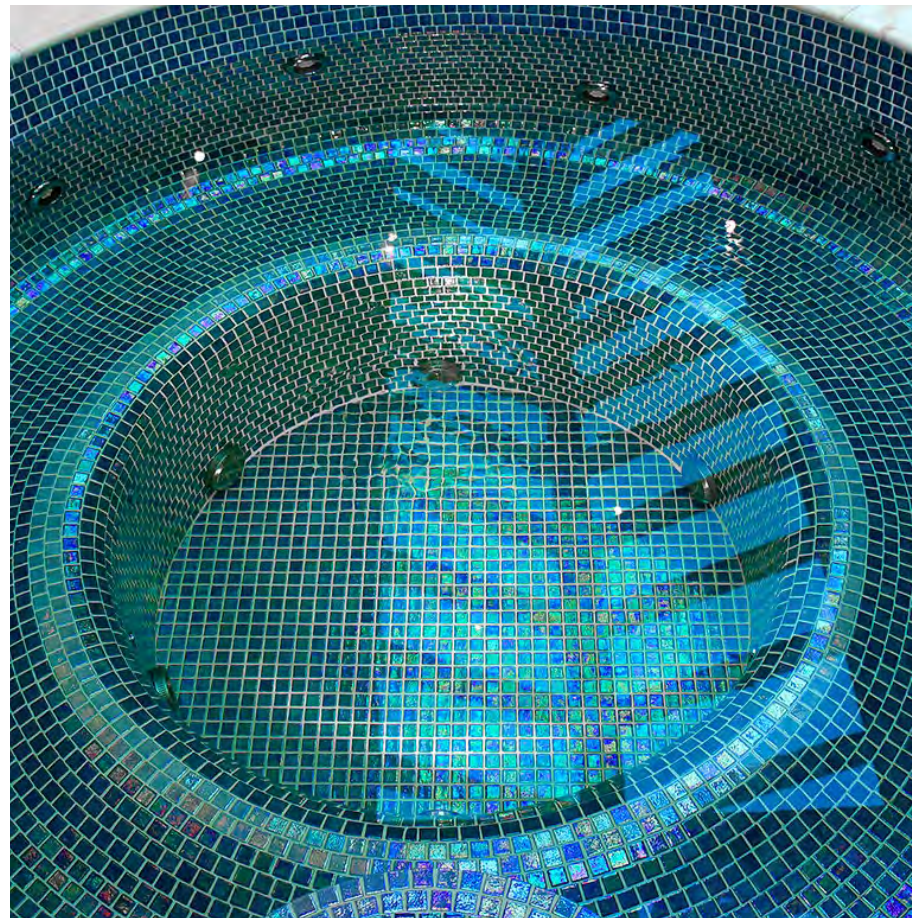

Oasis
SM-OASMIXMOS

Zafiro
SM-ZAFRMOS

◀ The page opposite shows Jade in various settings and from varying angles

Iris - Jade

Choose Iris for dazzling iridescence and stunning colours.

Slip Resistant 'Safe Step' options are available in the following colours:
Azur / Cobre / Cuarzo / Jade / Ocean / Perla / Zafiro