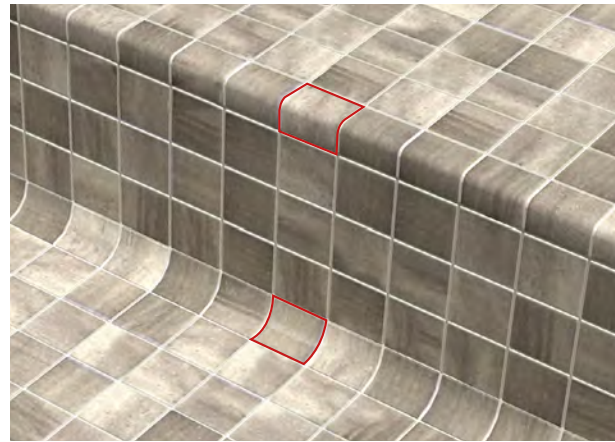

Fosfo
SM-FOFOMOS

Corner + Cove available, see page 46

Fosfo Beige-Iris
SM-FOBIMOS

Fosfo Blue-Iris
SM-FOBLMOS

Corners & Coves

Featuring the same 'Safestep' slip-resistant finish as their matching mosaics, our range of Corners and Coves delivers a seamless finish for your pool.

Corners provide safe, smooth, foot-friendly edges and Coves create elegant, hygienic, internal corners. You can also use a contrasting tone to mark step edges for safety and for adding a design flourish.