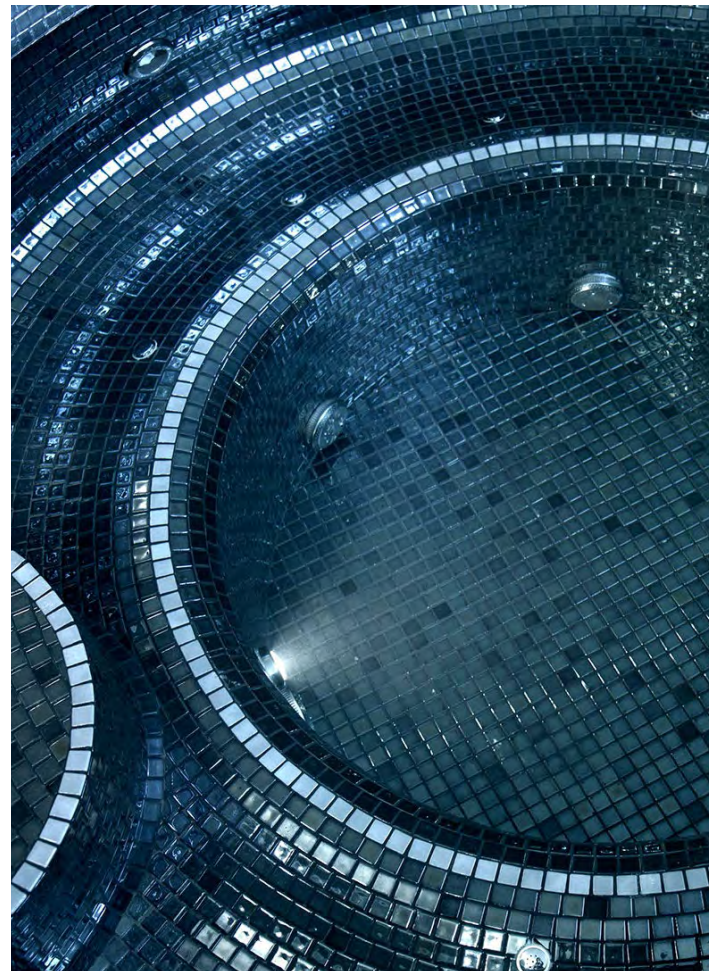

Vanadium
SM-VANAMOS

Azurita
SM-AZTAMOS

Esmerelda
SM-ESMMOS

Lava
SM-LAVAMOS

◀ The page opposite shows Lava in various settings and from varying angles

Metal - Lava

This stunning glass mosaic offers a sophisticated metallic look that is both contemporary and timeless.