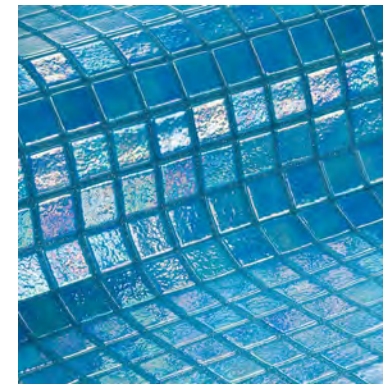

Magnet
IM-0025735

Zircon
IM-0025885

Garnet
IM-0026041

◀ The page opposite shows Azur in various settings and from varying angles

Iris - Azur

Choose Iris for dazzling iridescence and stunning colours.

Slip Resistant 'Safe Step' options are available in the following colours:
Azur / Cobre / Cuarzo / Jade / Ocean / Perla / Zafiro