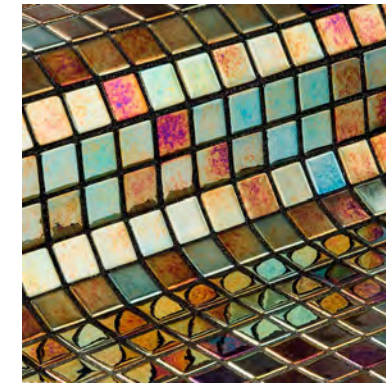

Vanadium
SM-VANAMOS

Azurita
SM-AZTAMOS

Esmerelda
SM-ESMMOS

Inox
SM-INOXMOS

◀ The page opposite shows Oxido in various settings and from varying angles

Metal - Oxido

This stunning glass mosaic offers a sophisticated metallic look that is both contemporary and timeless.