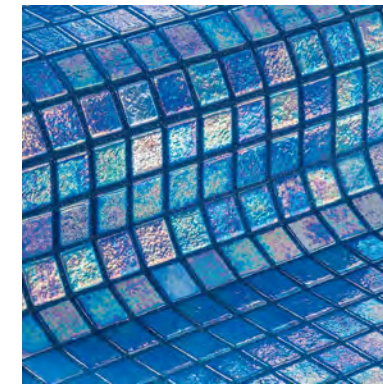

Green Pearl
SM-GNPLMOS

Sky
SM-SKYMIXMOS

Ocean
SM-OCENMOS

Oasis
SM-OASMIXMOS

Zafiro
SM-ZAFRMOS

Ebano
SM-EBANMOS

◀ The page opposite shows Ocean in various settings and from varying angles

Iris - Ocean

Choose Iris for dazzling iridescence and stunning colours.

Slip Resistant 'Safe Step' options are available in the following colours:
Azur / Cobre / Cuarzo / Jade / Ocean / Perla / Zafiro

25mm mosaics in a 495mm x 312mm sheet