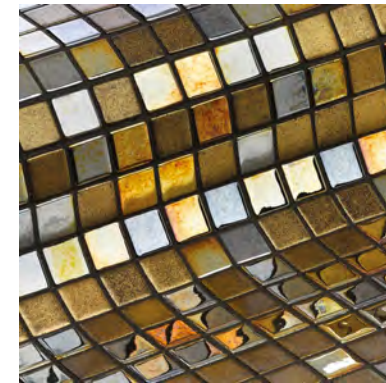

◀ The page opposite shows Alexander in various settings and from varying angles

Alexander
SM-ALEXMOS