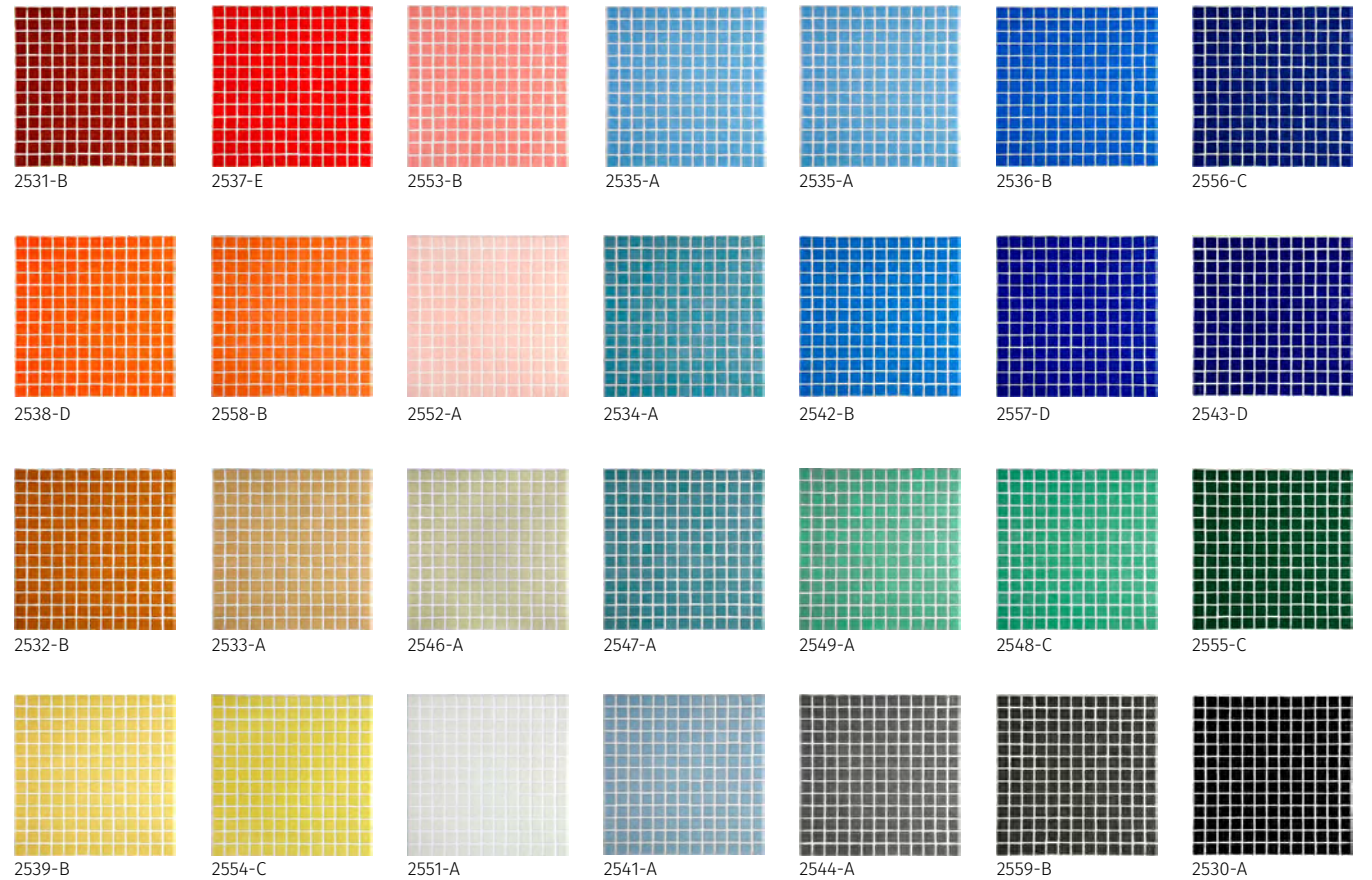

Lisa - 2545

A paint palette for your pool - from frosty white, and sunshine yellow through rich volcanic orange to the inkiest blue and black.

25mm mosaics in a 495mm x 312mm sheet

Other options in this finish: